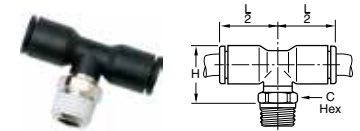

W372PLP Male Branch Tee Swivel - NPT

PART NO.	TUBE SIZE (IN)	THREAD NPT / UNF	C HEX (MM)	L/2	H
W372PLP-2-0	1/8	10-32	8	.57	.61
W372PLP-2-1	1/8	1/16	10	.57	.61
W372PLP-2-2	1/8	1/8	11	.57	.61
W372PLP-2-4	1/8	1/4	14	.57	.63
W372PLP-5/32-0	5/32	10-32	8	.55	.71
W372PLP-5/32-4	5/32	1/4	14	.55	.63
W372PLP-3-2	3/16	1/8	11	.85	.67
W372PLP-4-2	1/4	1/8	11	.71	.67
W372PLP-4-4	1/4	1/4	14	.71	.63
W372PLP-4-6	1/4	3/8	18	.71	.65
W372PLP-5-2	5/16	1/8	11	.91	.87
W372PLP-5-4	5/16	1/4	14	.91	.83
W372PLP-5-6	5/16	3/8	18	.91	.85
W372PLP-6-2	3/8	1/8	15	1.04	.99
W372PLP-6-4	3/8	1/4	15	1.04	.99
W372PLP-6-6	3/8	3/8	18	1.04	.95
W372PLP-6-8	3/8	1/2	22	1.04	.98
W372PLP-8-4	1/2	1/4	20	1.38	1.22
W372PLP-8-6	1/2	3/8	20	1.38	1.22
W372PLP-8-8	1/2	1/2	24	1.38	1.21

W372PLP Male Branch Tee - BSPT

PART NO.	TUBE SIZE (IN)	THREAD BSPT	C HEX (MM)	L/2	H
W372PLP-2-2R	1/8	1/8	10	.55	.61
W372PLP-5/32-2R	5/32	1/8	10	.55	.61
W372PLP-5/32-4R	5/32	1/4	14	.55	.63
W372PLP-3-2R	3/16	1/8	11	.85	.67
W372PLP-3-4R	3/16	1/4	14	.85	.67
W372PLP-4-2R	1/4	1/8	10	.71	.67
W372PLP-4-4R	1/4	1/4	14	.71	.63
W372PLP-5-2R	5/16	1/8	10	.91	.87
W372PLP-5-4R	5/16	1/4	14	.91	.83
W372PLP-5-6R	5/16	3/8	17	.91	.83
W372PLP-6-4R	3/8	1/4	15	1.04	.95
W372PLP-6-6R	3/8	3/8	17	1.04	.95
W372PLP-8-4R	1/2	1/4	20	1.38	1.24
W372PLP-8-6R	1/2	3/8	20	1.38	1.22

W372PLP Male Branch Tee - NPT

PART NO.	TUBE SIZE (MM)	NPT	C HEX (MM)	H	L/2
W372PLP-4M-2 (5/32 - 2)	4	1/8	11	.61	.55
W372PLP-4M-4	4	1/4	14	.63	.55
W372PLP-6M-2	6	1/8	11	.69	.63
W372PLP-6M-4	6	1/4	14	.71	.63
W372PLP-8M-2	8	1/8	11	.87	.91
W372PLP-8M-4	8	1/4	14	.83	.91
W372PLP-8M-6	8	3/8	18	.85	.91
W372PLP-10M-4	10	1/4	15	.98	1.04
W372PLP-10M-6	10	3/8	18	.95	1.04
W372PLP-10M-8	10	1/2	22	.98	1.04
W372PLP-12M-6	12	3/8	18	1.06	1.22
W372PLP-12M-8	12	1/2	22	.98	1.22