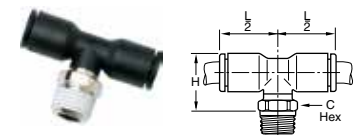

W372PLP Male Branch Tee Swivel - NPT

PART NO.	TUBE SIZE (IN)	THREAD NPT / UNF	C HEX (MM)	L/2	H
W372PLP-2-0	1/8	10-32	8	.57	.61
W372PLP-2-1	1/8	1/16	10	.57	.61
W372PLP-2-2	1/8	1/8	11	.57	.61
W372PLP-2-4	1/8	1/4	14	.57	.63
W372PLP-5/32-0	5/32	10-32	8	.55	.71
W372PLP-5/32-4	5/32	1/4	14	.55	.63
W372PLP-3-2	3/16	1/8	11	.85	.67
W372PLP-4-2	1/4	1/8	11	.71	.67
W372PLP-4-4	1/4	1/4	14	.71	.63
W372PLP-4-6	1/4	3/8	18	.71	.65
W372PLP-5-2	5/16	1/8	11	.91	.87
W372PLP-5-4	5/16	1/4	14	.91	.83
W372PLP-5-6	5/16	3/8	18	.91	.85
W372PLP-6-2	3/8	1/8	15	1.04	.99
W372PLP-6-4	3/8	1/4	15	1.04	.99
W372PLP-6-6	3/8	3/8	18	1.04	.95
W372PLP-6-8	3/8	1/2	22	1.04	.98
W372PLP-8-4	1/2	1/4	20	1.38	1.22
W372PLP-8-6	1/2	3/8	20	1.38	1.22
W372PLP-8-8	1/2	1/2	24	1.38	1.21

W372PLP Male Branch Tee - BSPT

PART NO.	TUBE SIZE (IN)	THREAD BSPT	C HEX (MM)	L/2	H
W372PLP-2-2R	1/8	1/8	10	.55	.61
W372PLP-5/32-2R	5/32	1/8	10	.55	.61
W372PLP-5/32-4R	5/32	1/4	14	.55	.63
W372PLP-3-2R	3/16	1/8	11	.85	.67
W372PLP-3-4R	3/16	1/4	14	.85	.67
W372PLP-4-2R	1/4	1/8	10	.71	.67
W372PLP-4-4R	1/4	1/4	14	.71	.63
W372PLP-5-2R	5/16	1/8	10	.91	.87
W372PLP-5-4R	5/16	1/4	14	.91	.83
W372PLP-5-6R	5/16	3/8	17	.91	.83
W372PLP-6-4R	3/8	1/4	15	1.04	.95
W372PLP-6-6R	3/8	3/8	17	1.04	.95
W372PLP-8-4R	1/2	1/4	20	1.38	1.24
W372PLP-8-6R	1/2	3/8	20	1.38	1.22

W372PLP Male Branch Tee - NPT

PART NO.	TUBE SIZE (MM)	NPT	C HEX (MM)	H	L/2
W372PLP-4M-2 (5/32 - 2)	4	1/8	11	.61	.55
W372PLP-4M-4	4	1/4	14	.63	.55
W372PLP-6M-2	6	1/8	11	.69	.63
W372PLP-6M-4	6	1/4	14	.71	.63
W372PLP-8M-2	8	1/8	11	.87	.91
W372PLP-8M-4	8	1/4	14	.83	.91
W372PLP-8M-6	8	3/8	18	.85	.91
W372PLP-10M-4	10	1/4	15	.98	1.04
W372PLP-10M-6	10	3/8	18	.95	1.04
W372PLP-10M-8	10	1/2	22	.98	1.04
W372PLP-12M-6	12	3/8	18	1.06	1.22
W372PLP-12M-8	12	1/2	22	.98	1.22