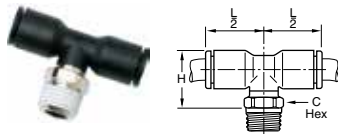

W372PLP Male Branch Tee Swivel - NPT

PART NO.	TUBE SIZE (IN)	THREAD NPT / UNF	C HEX (MM)	L/2	H
W372PLP-2-0	1/8	10-32	8	.57	.61
W372PLP-2-1	1/8	1/16	10	.57	.61
W372PLP-2-2	1/8	1/8	11	.57	.61
W372PLP-2-4	1/8	1/4	14	.57	.63
W372PLP-5/32-0	5/32	10-32	8	.55	.71
W372PLP-5/32-4	5/32	1/4	14	.55	.63
W372PLP-3-2	3/16	1/8	11	.85	.67
W372PLP-4-2	1/4	1/8	11	.71	.67
W372PLP-4-4	1/4	1/4	14	.71	.63
W372PLP-4-6	1/4	3/8	18	.71	.65
W372PLP-5-2	5/16	1/8	11	.91	.87
W372PLP-5-4	5/16	1/4	14	.91	.83
W372PLP-5-6	5/16	3/8	18	.91	.85
W372PLP-6-2	3/8	1/8	15	1.04	.99
W372PLP-6-4	3/8	1/4	15	1.04	.99
W372PLP-6-6	3/8	3/8	18	1.04	.95
W372PLP-6-8	3/8	1/2	22	1.04	.98
W372PLP-8-4	1/2	1/4	20	1.38	1.22
W372PLP-8-6	1/2	3/8	20	1.38	1.22
W372PLP-8-8	1/2	1/2	24	1.38	1.21

W372PLP Male Branch Tee - BSPT

PART NO.	TUBE SIZE (IN)	THREAD BSPT	C HEX (MM)	L/2	H
W372PLP-2-2R	1/8	1/8	10	.55	.61
W372PLP-5/32-2R	5/32	1/8	10	.55	.61
W372PLP-5/32-4R	5/32	1/4	14	.55	.63
W372PLP-3-2R	3/16	1/8	11	.85	.67
W372PLP-3-4R	3/16	1/4	14	.85	.67
W372PLP-4-2R	1/4	1/8	10	.71	.67
W372PLP-4-4R	1/4	1/4	14	.71	.63
W372PLP-5-2R	5/16	1/8	10	.91	.87
W372PLP-5-4R	5/16	1/4	14	.91	.83
W372PLP-5-6R	5/16	3/8	17	.91	.83
W372PLP-6-4R	3/8	1/4	15	1.04	.95
W372PLP-6-6R	3/8	3/8	17	1.04	.95
W372PLP-8-4R	1/2	1/4	20	1.38	1.24
W372PLP-8-6R	1/2	3/8	20	1.38	1.22

W372PLP Male Branch Tee - NPT

PART NO.	TUBE SIZE (MM)	NPT	C HEX (MM)	H	L/2
W372PLP-4M-2 (5/32 - 2)	4	1/8	11	.61	.55
W372PLP-4M-4	4	1/4	14	.63	.55
W372PLP-6M-2	6	1/8	11	.69	.63
W372PLP-6M-4	6	1/4	14	.71	.63
W372PLP-8M-2	8	1/8	11	.87	.91
W372PLP-8M-4	8	1/4	14	.83	.91
W372PLP-8M-6	8	3/8	18	.85	.91
W372PLP-10M-4	10	1/4	15	.98	1.04
W372PLP-10M-6	10	3/8	18	.95	1.04
W372PLP-10M-8	10	1/2	22	.98	1.04
W372PLP-12M-6	12	3/8	18	1.06	1.22
W372PLP-12M-8	12	1/2	22	.98	1.22